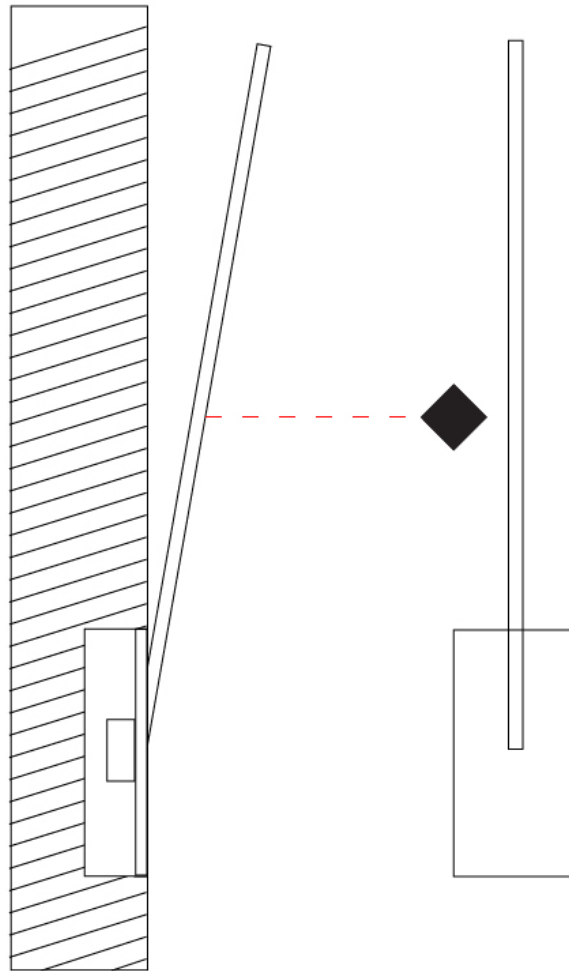

SPILLO 1 ROD RECESSED

D46018-

PROJECT _____

TYPE _____

SPECIFIER _____

QUANTITY _____

DATE _____

D