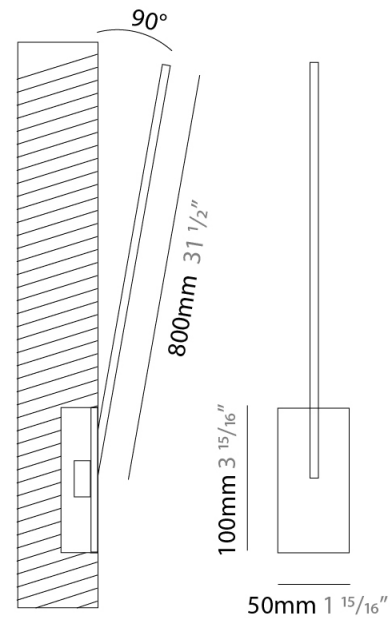

SPILLO 1 ROD RECESSED

D46018- _____ - _____
base number   Color   Finish
                         Temperature   Options

1. To build a product code in our configurator select the specify button on the base model # product page
2. To build a manual product code on this datasheet choose from the options listed below in blue font and add the suffix to the base model #

GENERAL

Series: Spillo
Subseries: Spillo 1 Rod
Brand: Icone
Division: Design
Mounting Type: Recessed
Mounting Location: Wall
Subcategory: Ambient

PHYSICAL

Shape: Rectangle
Width (mm): 50
Width (in): 1 15/16
Height (mm): 800
Height (in): 31 1/2
Light Distribution: Adjustable
Fixture Finish: WHI / BLK / CHR / BGD
Fixture Material: Brass

ELECTRICAL

Lamp Type: LED
Total Output Wattage (W): 10.56
Dimming: 0-10V Dimming
Driver Included: No
Driver Location: Remote
Driver Type: Constant Voltage - 120Vac
Driver Class: Class 2
Input Voltage (V): 120
Output Voltage (V): 12
Upon Request: (Not included, see components) 0-10Vdc dimming / 277Vac

LED

Color Temperature (°K): 2700 / 3000
Nominal Lumen (lm): 880
CRI: >90 CRI
Lamp Life (hrs): 50000

OPTICAL

Adjustability: Tilt 120°

RATINGS AND CERTIFICATIONS

Certified By: Certified for North American Standards
IP rating: IP20